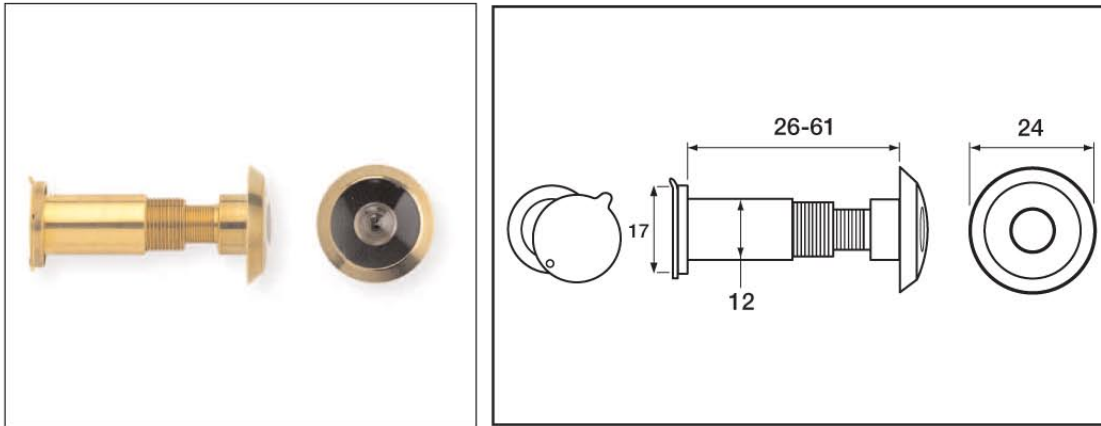

8V001 Wide Angle Door Viewer