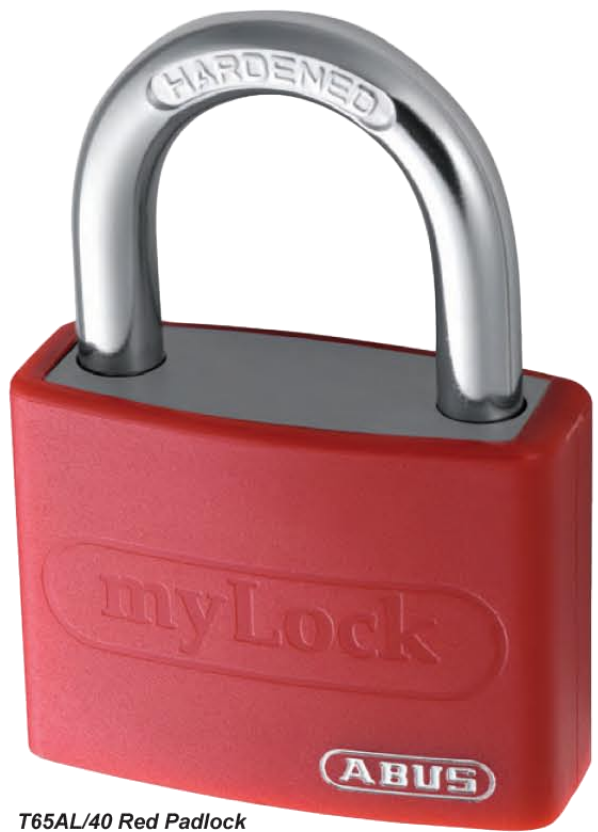

T65AL/40mm Aluminium Padlocks

- Precision extruded, cut & drilled pure aluminium body : Light & strong
- Rustfree 5 pin tumbler mechanism : With 65/40 keyway
- Zinc plated brass lock mechanism: Prevents chemical corrosion
- KA suites available : Multiple site security
- Nano Plated steel alloy shackle : Helps make rusty shackle a "thing of the past"

My Lock

The padlock's coloured coating is a special formula which allows you to write your name or other information using coloured pens or permanent markers

Paracentric Keyway Saw Resistant Double Bolted Keyed Alike Available

"NanoProtect" Chrome Plating
Helping to make rusty shackles a thing of the past see page 3 for more details

Informative illustrated Point of Sale aluminium display boards available. See page 74/75 for full details

Own Brand Printing

65AL/40 Aluminium Padlocks available with your own Company Logo or name in minimum quantities of 3,000 pieces. For full details & quotation contact ABUS UK

65AL/40 Counter Display

12 Pieces - 2 each colour
See page 77 for details