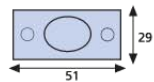

Hinge Bolt

DOOR ACCESSORIES

The **ERA Hinge Bolt** offers added security on external doors with exposed hinges, helping to prevent doors being forced off their hinges. This bolt is suitable for all wooden internal and external doors. Manufactured from hardened steel it resists hacksawing. Hinge bolts are essential for all outward opening doors.