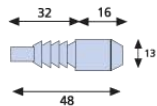

Hinge Bolt

DOOR ACCESSORIES

The **ERA Hinge Bolt** offers added security on external doors with exposed hinges, helping to prevent doors being forced off their hinges. This bolt is suitable for all wooden internal and external doors. Manufactured from hardened steel it resists hacksawing. Hinge bolts are essential for all outward opening doors.