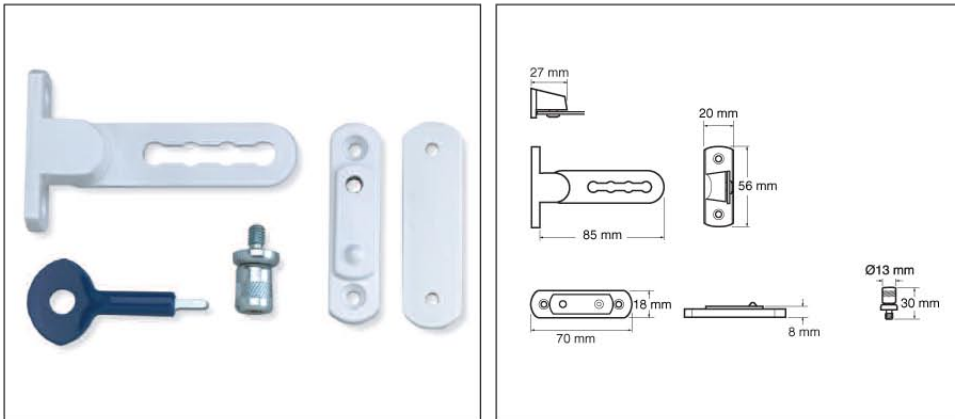

P117 Ventilation Window Lock

- Surface-fixed lock that offers restricted opening and locking in a ventilation position
- Child friendly restricts opening of window but allows ventilation
- Available in pack of 1 or 2

Prod Code

Item Description

Finish

P-117-WE

Child safety locks

White

P-2P117-WE

Pack of 2 Child safety locks