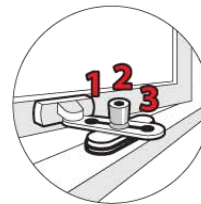

P117 Ventilation Window Lock

- Surface-fixed lock that offers restricted opening and locking in a ventilation position
- Child friendly restricts opening of window but allows ventilation
- Available in pack of 1 or 2