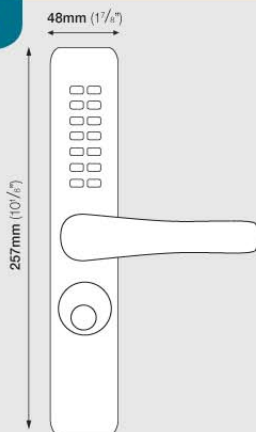

# CODELOCK 0460 MECHANICAL

- Non handed – suitable for left or right hand hung doors, makes ordering/fitting very simple
- Full size lever handles standard, ball shape knobs available
- Easy installation
- PVD stainless steel finish
- Includes cams and fixing tabs
- Designed to be retrofitted to Adams Rite or similar style ANSI round cylinder mortice deadlatches

## Narrow Stile CodeLock CL0460 Range

CL0460

The narrow stile CodeLock is a medium duty mechanical CodeLock suitable for use with aluminium doors. The lock is ideal for new or retrofit applications. Designed to be retrofitted to Adams Rite or similar style ANSI round cylinder mortice deadlatches. As usual CodeLocks have designed the product so everything required to fit the lock to the door (including cams) is in the box, making ordering and fitting very easy.