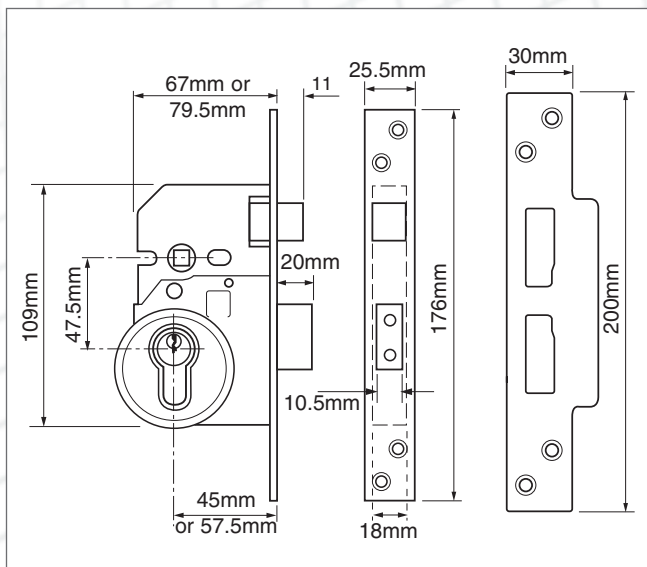

Specification:

Reference	222441E (BS 3621: 2007 if supplied complete with case, cylinder and 53043 security roses) L2244E (non BS sash lock case)
Case Size	67mm (2.5") or 79.5mm (3")
Backset	45mm or 57.5mm
Case	Steel, red powder coat
Outer Forend	Stainless steel or brass
Striking Plate	Finished to match forend
Deadbolt	Brass with hardened steel rollers
Latch Bolt	Brass, easily reversible
Follower	Brass, 8mm square
Rebate Kit	2968 (13mm, 19mm or 25mm)
Cylinder Type	Euro profile (supplied with 222441E)
Keys	3 steel nickel plated keys supplied as standard
Key Blank Number	KB502, 6-pin

Ordering Code Example:

J 222441E - PL - 2.50 (complete BS set)
 J L2244E - PL - 2.50 (case only)
 (Boxed - Product Code - Finish - Case Size)