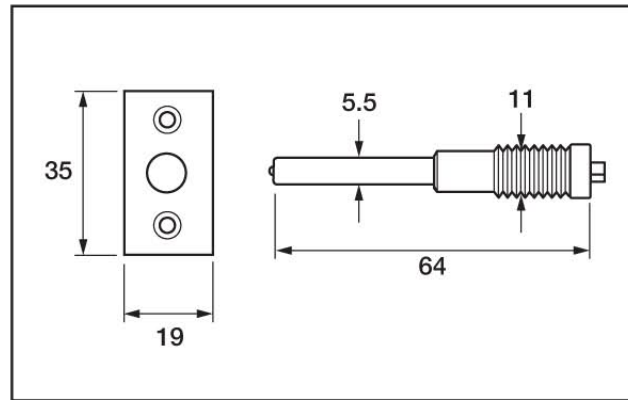

8013 Window Lock

- The threaded lock barrel is fixed into the inner frame and the window is secured by locking the inner bolt into the barrel and frame using the key
- Can also be used in hinged windows
- Screw in fitting barrel