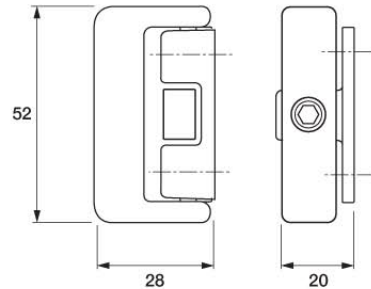

8K101 Window Lock

- Lock is surface fixed onto the window section and is locked around the frame fixed staple by use of the key
- A clenching action helps to pull the window to the frame to reduce draughts
- Suitable for hinged timber casement windows

Prod Code	Finish	Pack
V-8K101-4-WE	White	4 in pack
V-8K101-4-BR	Brown	4 in pack
V-8K101-4-EB	Brass	4 in pack
V-8K101LK-EB	Brass	1 in pack
V-8K101LK-WE	White	1 in pack
V-8K101K-2	-	Pack of 2 keys
B-8K101-50-BR	Brown	Pack of 50
B-8K101-50-WE	White	Pack of 50
B-8K101K-20	-	Pack of 20