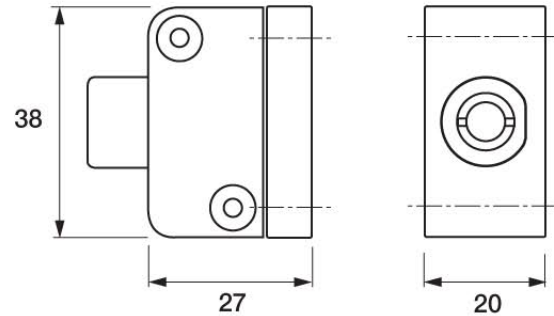

8K102 Window Lock

- Lock for surface fixing to the fixed frame which is locked onto the lock plate on the window section by pushing the lock barrel
- Easy to use 'Push to lock' system
- Released by key
- Suitable for hinged timber casement windows