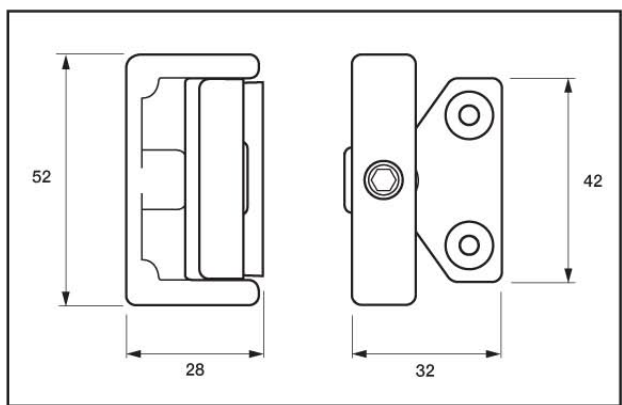

## 8K106 Window Lock

TRADE  
PACKS  
AVAILABLE

- Lock is surface fixed onto the window section and is locked around the frame fixed staple by use of the key
- For use on metal windows only