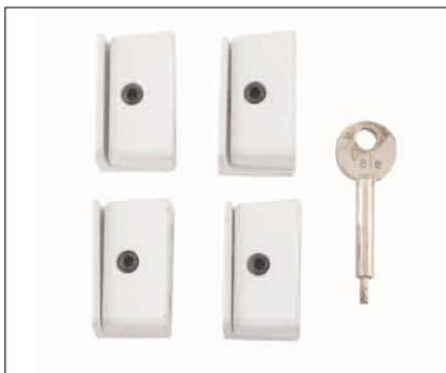

### 8K109 Window Lock

- Lock is surface fixed onto the window section, locking into the fixed frame by use of the key
- Suitable for hinged timber casement windows

**Prod Code**

V-8K109-4-WE  
V-8K109K-2

**Finish**

White  
-

**Pack**

4 in pack  
Pack of 2 keys