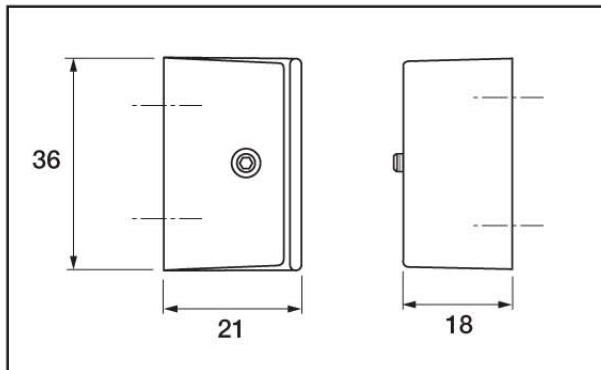

### 8K109 Window Lock

- Lock is surface fixed onto the window section, locking into the fixed frame by use of the key
- Suitable for hinged timber casement windows

**Prod Code**

V-8K109-4-WE  
V-8K109K-2