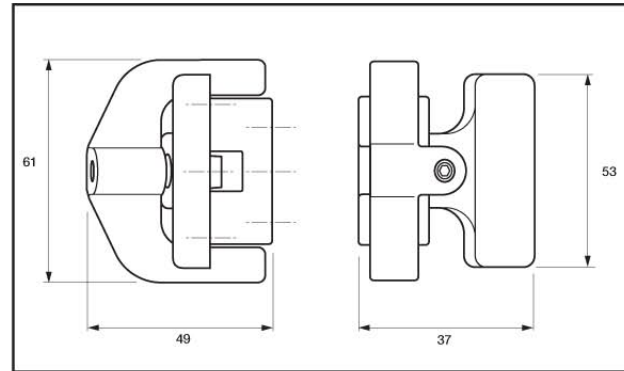

8K123 Window Lock

USE ON
PVCu
WINDOWS

- Lock for surface fixing onto the window section which is locked around the frame fixed staple by use of the key
- For use on PVCu windows only

Prod Code

V-8K123LK-WE