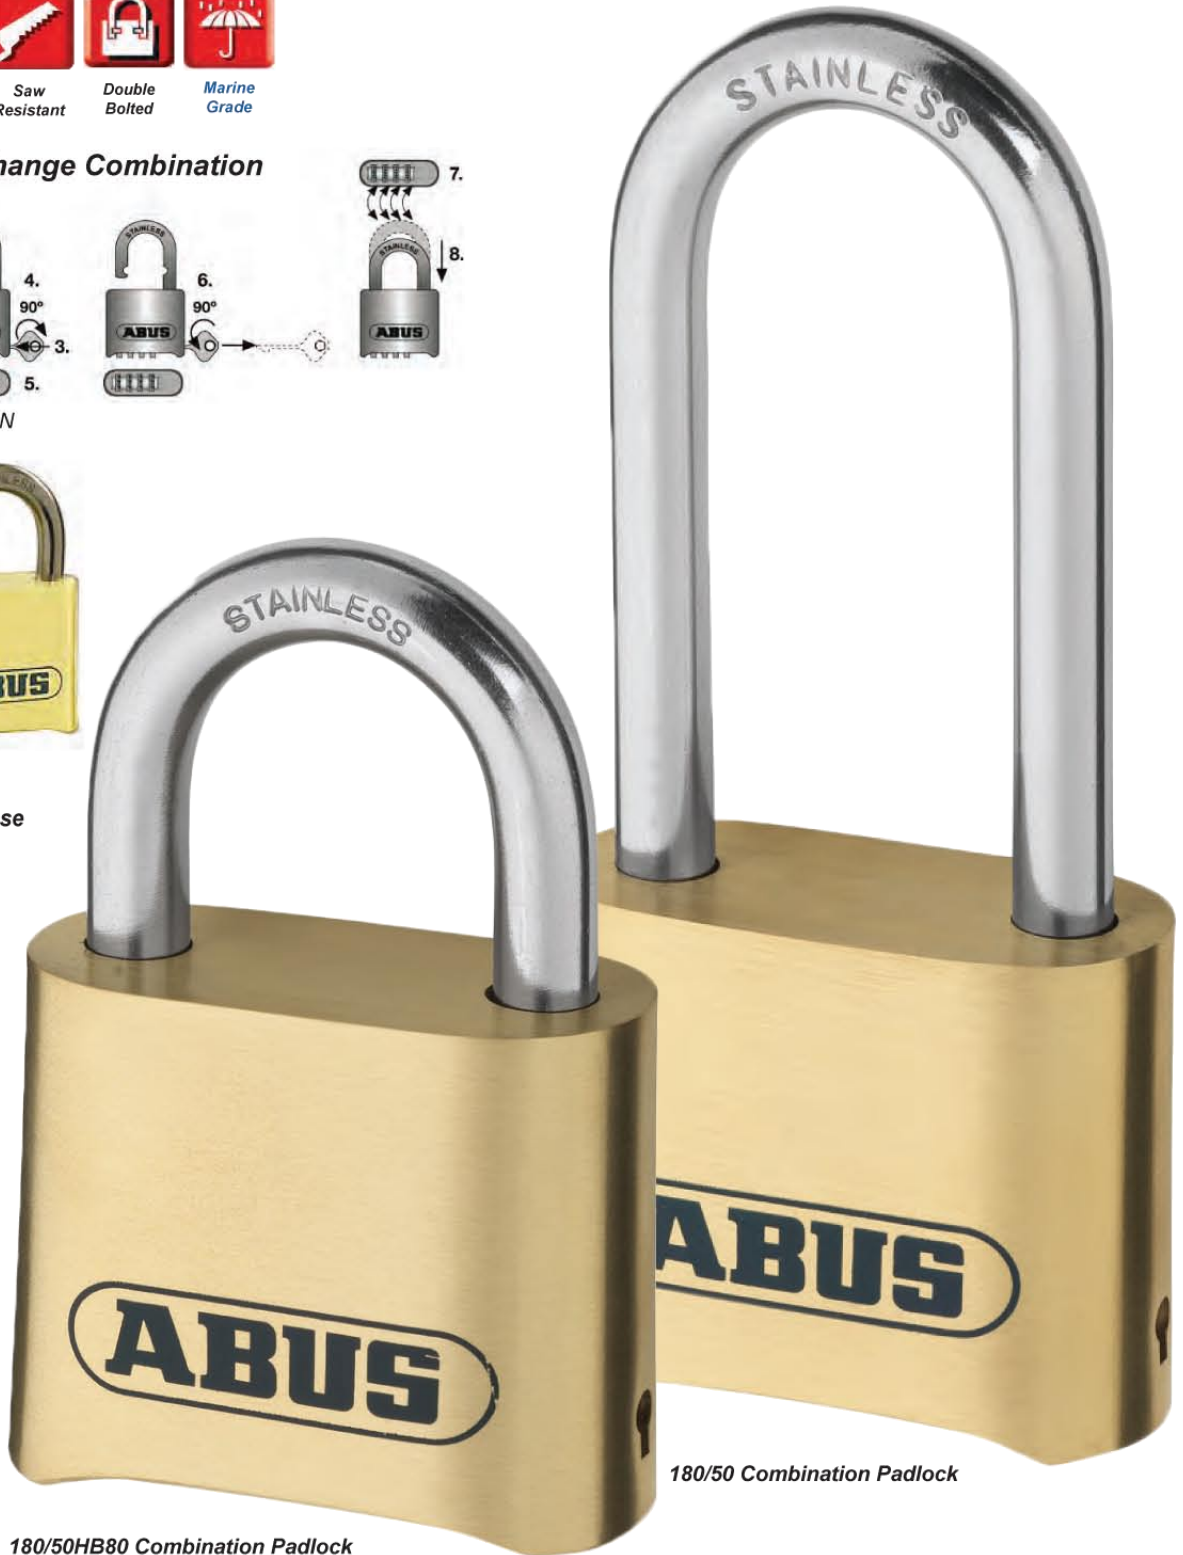

180IB/50mm & 180IB/50HB80mm Combination Padlocks

- Tough brass body : Durable security
- 4 digit resettable combination : Set your own PIN
- High quality stainless steel shackle : Maximum corrosion resistance
- Long shackle (HB) version available : For most security needs

Combination Mechanism Set your own PIN Saw Resistant Double Bolted Marine Grade

4 Digit Combination mechanism in the base of the padlock

180/50 Combination Padlock

180/50HB80 Combination Padlock

ABUS UK Reference / Description	ABUS Barcode	ABUS Code	mm	mm	ABUS GPS	Weight Kg	Box Qty	RRP ex VAT
180IB/50 C	4003318 32074 3	32074	53 / 75 / 25	25 / 25 / 8	5	0.290	6	£ 24.28
180IB/50HB63 C	4003318 32075 0	32075	53 / 113 / 25	25 / 63 / 8	5	0.320	6	£ 26.54