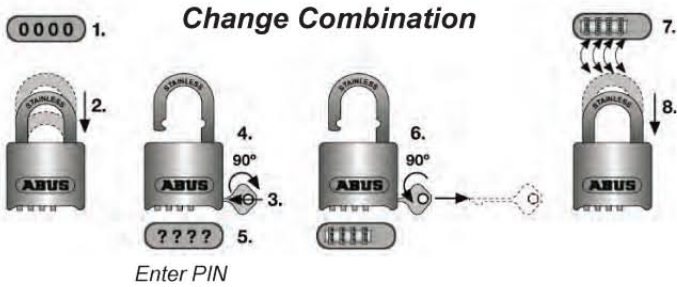

180IB/50mm & 180IB/50HB80mm Combination Padlocks

- Tough brass body : Durable security
- 4 digit resettable combination : Set your own PIN
- High quality stainless steel shackle : Maximum corrosion resistance
- Long shackle (HB) version available : For most security needs

Combination Mechanism Set your own PIN Saw Resistant Double Bolted Marine Grade

4 Digit Combination mechanism in the base of the padlock

180/50 Combination Padlock

180/50HB80 Combination Padlock

ABUS UK Reference / Description	ABUS Barcode	ABUS Code	mm	mm	ABUS GPS	Weight Kg	Box Qty	RRP ex VAT
180IB/50 C	4003318 32074 3	32074	53 / 75 / 25	25 / 25 / 8	5	0.290	6	£ 24.28
180IB/50HB63 C	4003318 32075 0	32075	53 / 113 / 25	25 / 63 / 8	5	0.320	6	£ 26.54