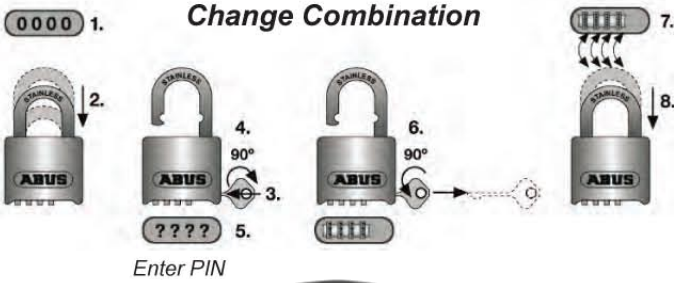

190/60mm & 190CS/60mm Heavy Duty Combination Padlocks

- All new combination mechanism : Improved reliability
- Positive code wheel action : Reduces code wheel setting errors
- Through hardened steel shackle : Resists hacksaw attacks
- Black chrome shackle : For better corrosion resistance
- Solid hardened steel jacket : Resists physical attack
- Ball bearing locking : Gives protection against pulling & twisting attacks
- 4 digit resettable combination : Set your own PIN

190/60 Combination Padlock & 125/150 Hasp & Staple
See page 44

190/60 Combination Padlock

190CS/60 Combination Padlock

ABUS UK Reference / Description	ABUS Barcode	ABUS Code			ABUS GPS	Weight Kg	Box Qty	RRP ex VAT
190/60 C	4003318 51554 5	51554	62 / 95 / 22	27 / 30 / 11	8	0.800	6	£ 44.25
190CS/60 C	4003318 51555 2	51555	62 / 95 / 22	27 / 30 / 11	8	0.850	6	£ 55.30