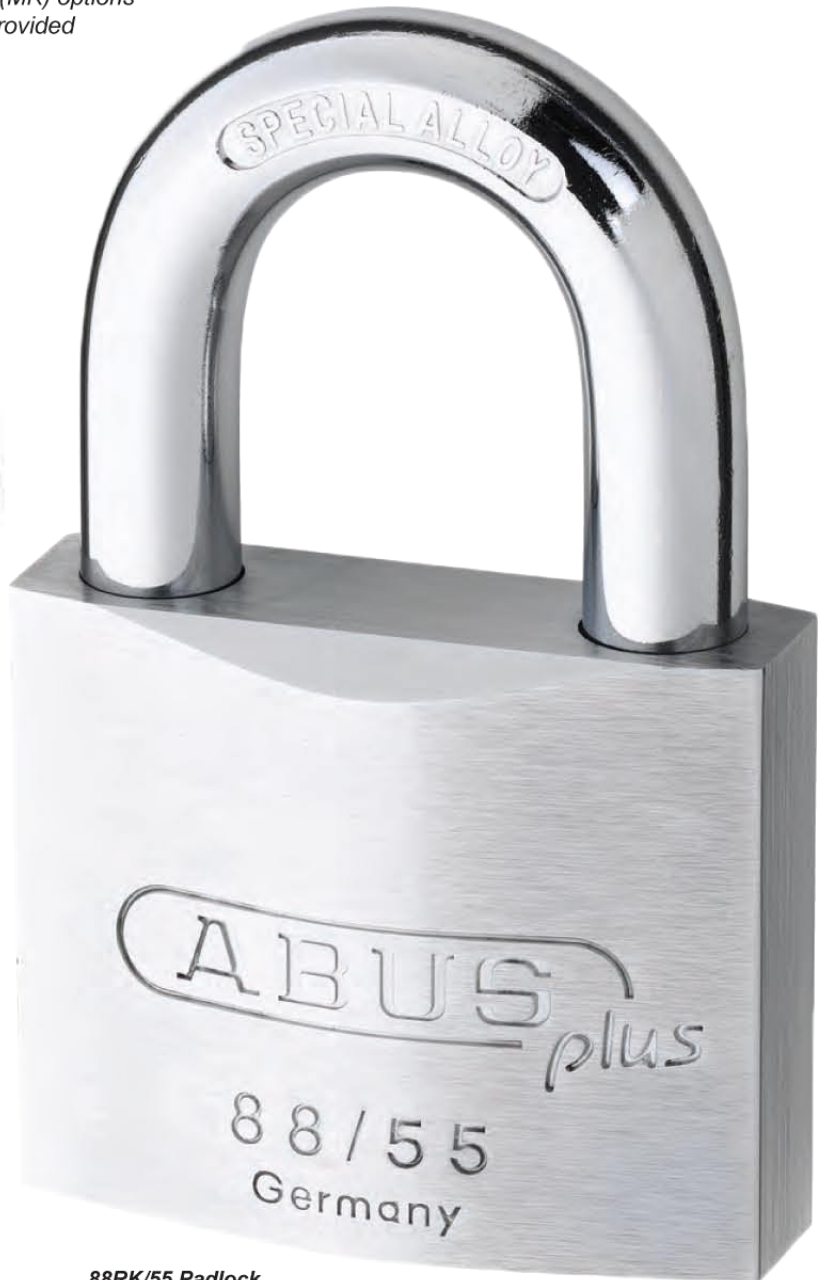

88/40mm, 88RK/50mm & 88RK55mm 'Plus' Brass Padlocks

- Through hardened steel alloy shackle : Resists saw attacks
- ABUS 'Plus' disk cylinder : Resists drill, pull & manipulation attacks
- Chrome plated brass body : For added corrosion protection
- Ball bearing locking : prevents lever & torsion attacks
- Nano Plated steel alloy shackle : Helps make rusty shackles a "thing of the past"
- 88RK50mm & 55mm with rekeyable mechanism : Allows locks to be changed to new key
- 250,000 manufactured key differs, each lock supplied with key code card : Offers numerous keyed alike (KA) or master keyed (MK) options or further locks made up to same key as per card provided

ABUS Plus Mechanism **Drill Resistant** **Saw Resistant** **Double Bolted**

Keyed Alike Available **Master keyed Available** **Rekeyable Mechanism**

"NanoProtect" Chrome Plating
Helping to make rusty shackles a thing of the past
see page 3 for more details

ABUS 'Plus' key card supplied with all 88 padlocks

88/40 Padlock

88RK/50 Padlock

88RK/55 Padlock

ABUS UK Reference / Description	ABUS Barcode	ABUS Code	   mm	   mm	ABUS GPS	Weight Kg	Box Qty	RRP ex VAT
88/40 C	4003318 35208 9	35208	40 / 72 / 19	22 / 22 / 7	7	0.246	6	£ 24.96
88RK/50 C	4003318 35210 2	35210	50 / 79 / 20	24 / 26 / 9.5	8	0.340	6	£ 28.80
88RK/55	4003318 26380 4	26380	55 / 89 / 23	25 / 31 / 11	8	0.445	6	£ 37.73
Key Blank - for 88/40+50+55 & all locks with Plus mechanism	4003318 05078 7	05078				0.010	50	£ 3.14
Cut Key - for 88/40+50+55 & all locks with Plus mechanism	4003318 06227 8	06227				0.009	1	£ 6.10
Master Key - for 88/40+50+55 & all locks with Plus mechanism	4003318 04325 3	04325				0.009	1	£ 13.74