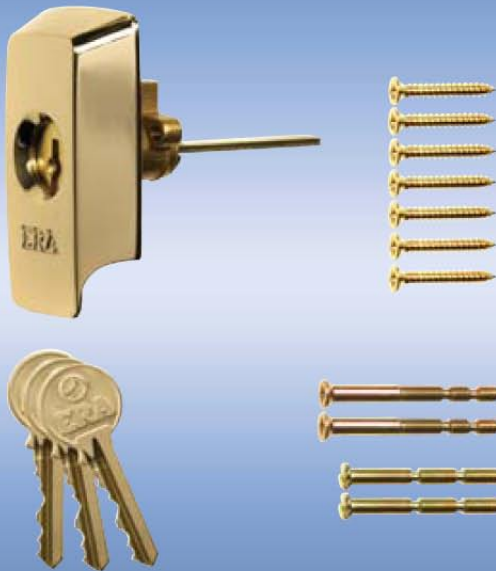

BS3621:2004

BRITISH STANDARD HIGH SECURITY NIGHTLATCH

The **BS High Security Nightlatch** features an integral cylinder pull which protects the cylinder from being drilled. The cylinder also has well over 30,000 cut key variations. The Nightlatch also comes with a 20mm bolt throw for greater security and strength. This product is ideally suited for glass panelled wooden doors, as it has been designed with an ergonomic internal lockable handle offering added security against forced entry.

The main lock bolt "automatically" deadlocks, this makes the use of a credit card to force entry virtually impossible. The bolt can also be held in the withdrawn position (only) with the use of the snib feature.

The BS High Security Nightlatch conforms to British Standard 3621:2004 (BS EN 12209), and meets the tough criteria laid down by the insurance companies and the Police.

40mm BS Nightlatch

60mm BS Nightlatch