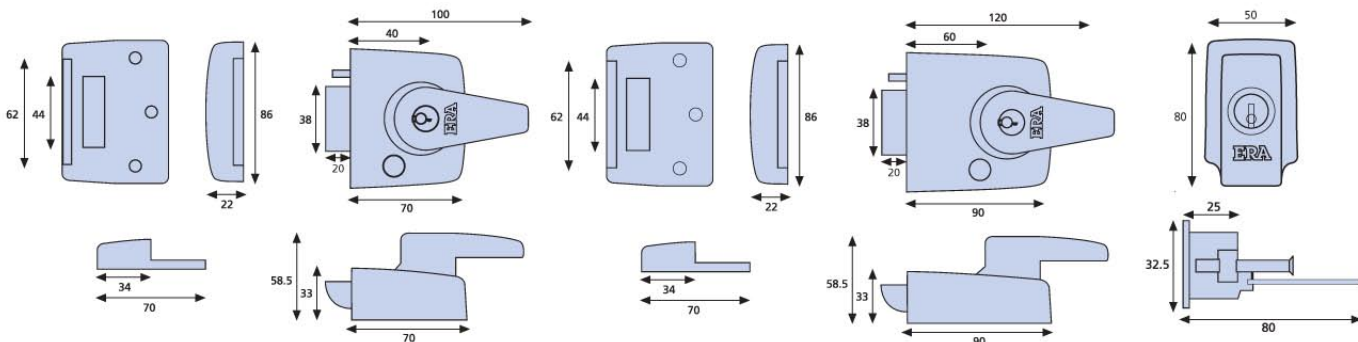

BS3621:2004

BRITISH STANDARD HIGH SECURITY NIGHTLATCH

The **BS High Security Nightlatch** features an integral cylinder pull which protects the cylinder from being drilled. The cylinder also has well over 30,000 cut key variations. The Nightlatch also comes with a 20mm bolt throw for greater security and strength. This product is ideally suited for glass panelled wooden doors, as it has been designed with an ergonomic internal lockable handle offering added security against forced entry.

The main lock bolt "automatically" deadlocks, this makes the use of a credit card to force entry virtually impossible. The bolt can also be held in the withdrawn position (only) with the use of the snib feature.

. All dimensions in mm.