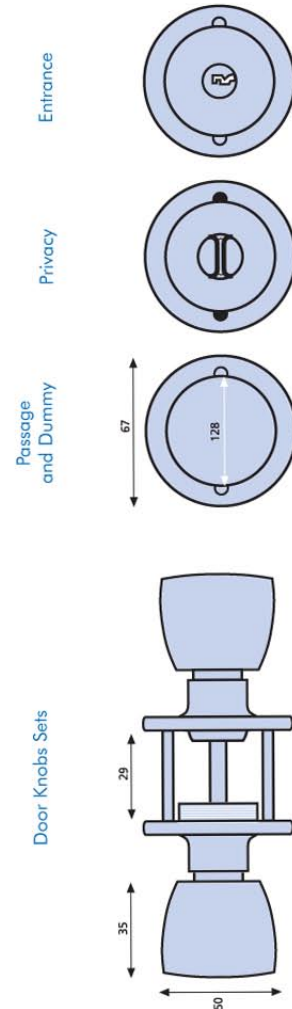

DOOR KNOB SETS

ENTRANCE LOCK SET AND TUBULAR LATCH

PASSAGE KNOB SET AND TUBULAR LATCH

PRIVACY KNOB SET AND TUBULAR LATCH

DUMMY KNOB

The **ERA Range of Door Knob Sets** consist of Entrance, Privacy, Passage and Dummy functions, which are designed to meet all customer requirements. Easy to install, each set is supplied with fitting instructions and templates. Tubular latches are adjustable to either 60mm or 70mm.

The locks available in this range can be used in different environments, which means they are suitable for both commercial and domestic applications.

The **ERA Entrance Lock** has been designed for applications on front and back doors and can be locked from either inside or outside.

The **ERA Passage Door Knob** is suitable for internal doors and as it is a non-locking knob set, it allows free access at all times.

For bathroom and bedroom use, the external knob on the **ERA Privacy Lock** has an emergency release, combining safety and privacy.

The **ERA Dummy Door Knob** is suitable for internal doors and as it is a non-locking single door knob, permanently fixed to the door and to be used in conjunction with a **Tubular Roller Latch**.

All dimensions in mm.