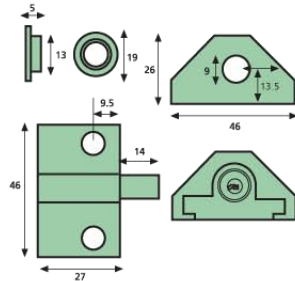

The **ERA Patio Door Lock** can be fitted to most types of metal, wood and PVCu patio doors including those that slide on the inside or outside track.

Simply press the spring bolt to lock - the key is only required to unlock. All fixing screws are concealed when locked.

The hardened steel pin in the bolt resists hacksawing. Patio Door Locks are supplied with a ferrule to finish the drilled door frame.