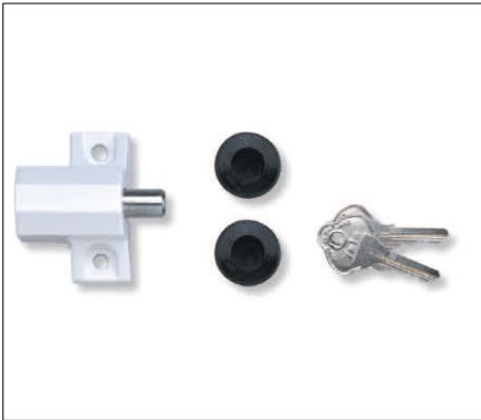

P114 Patio Door Lock

- Simple, effective security
- Suitable for most sliding patio doors
- Push to lock action (no key required)
- Offers an optional ventilation position
- Features security clutch-head screws

Prod Code	Item Description	Finish
P-114-PB	Patio Door Lock	Blue
P-114-CH	Patio Door Lock	Chrome
P-114-G	Patio Door Lock	Gold
P-114-WE	Patio Door Lock	White
P-114-DMG	Patio Door Lock	Grey