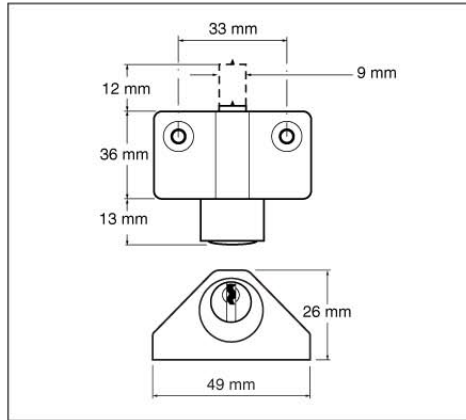

P114 Patio Door Lock

- Simple, effective security
- Suitable for most sliding patio doors
- Push to lock action (no key required)
- Offers an optional ventilation position
- Features security clutch-head screws