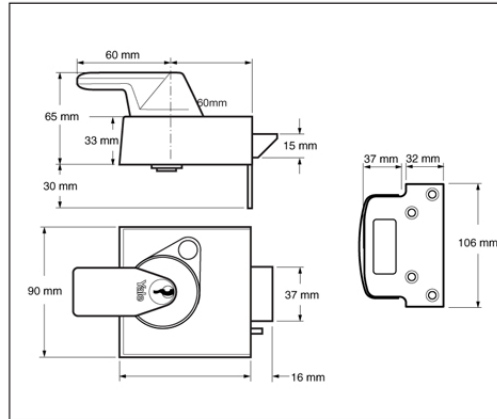

### BS1 British Standard Nightlatch 60mm

- Kitemarked to BS 3621:2007. Recommended by insurance companies
- This product has been approved by the Police Secured by Design initiative
- Key operation from the outside. Key and lever handle operation from the inside
- Internal lockable handle for increased security
- Latch automatically deadlocks on closing the door
- Snib function enables the latch to be held back
- 20mm bolt
- Anti-carding
- Includes 6 pin high performance cylinder
- Keyblank number: X-Tech-Keyblank

Item No	Product Code	Item Description	Finish	Packaging
630010001174	B-BS1-BLX-PB-60	BS1 HIGH SECURITY LOCK BLX	Brasslux	Boxed
630010001722	B-BS1-DMG-PB-60	BS1 HIGH SECURITY LOCK DMG	DMG	Boxed
630010005162	P-BS1-CH-CH-60	PBS1 HIGH SECURITY LOCK CH	Chrome	Clam Pack
630010005174	P-BS1-BLX-PB-60	PBS1 HIGH SECURITY LOCK BLX	Brasslux	Clam Pack
630010005722	P-BS1-DMG-PB-60	PBS1 HIGH SECURITY LOCK DMG	DMG	Clam Pack