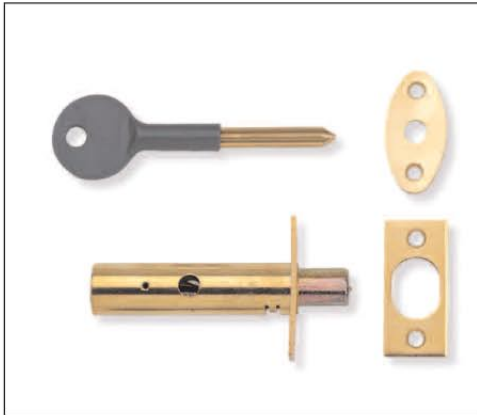

PM444 Door Security Bolt

- Mortice fixing with bolt throwing into the door frame
- Suitable for wooden doors
- Door bolt is concealed within the door

Prod Code	Item Description	Finish
P-2PM444KB	Door security bolt key	-
P-M444KB	Door security bolt key	-
PM44T-PB	PM44T Thumbturn	Brass
PM44T-CH	PM44T Thumbturn	Chrome
P-M444-CH	Door Security Bolt	Chrome
P-M444-WE	Door Security Bolt	White
P-M444-PB	Door Security Bolt	Brass
P-2PM444-CH-2	Pack of 2 Door Security Bolt	Chrome
P-2PM444-WE-2	Pack of 2 Door Security Bolt	White
P-2PM444-PB-2	Pack of 2 Door Security Bolt	Brass