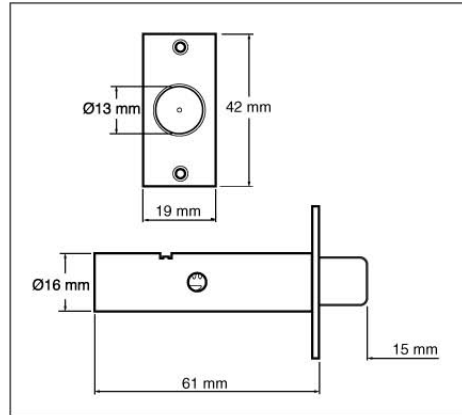

PM444 Door Security Bolt

- Mortice fixing with bolt throwing into the door frame
- Suitable for wooden doors
- Door bolt is concealed within the door

Prod Code	Item Description	Finish
P-2PM444KB	Door security bolt key	-
P-M444KB	Door security bolt key	-
PM44T-PB	PM44T Thumbturn	Brass
PM44T-CH	PM44T Thumbturn	Chrome
P-M444-CH	Door Security Bolt	Chrome
P-M444-WE	Door Security Bolt	White
P-M444-PB	Door Security Bolt	Brass
P-2PM444-CH-2	Pack of 2 Door Security Bolt	Chrome
P-2PM444-WE-2	Pack of 2 Door Security Bolt	White
P-2PM444-PB-2	Pack of 2 Door Security Bolt	Brass