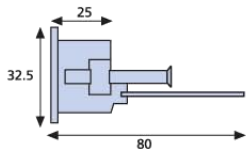

NIGHTLATCH ACCESSORIES

ERA Replacement Cylinders are suitable for all ERA Front Door Lock models as well as other makes of front door locks. The Rim Cylinder has an advanced specification rim for added security. Each cylinder is supplied with 3 keys.

ERA Cylinder Pulls are designed to complement the range of Front Door Locks, providing an easy means of closing the door from the outside. The attractive door pulls are available in both solid brass (Victorian Style) and chrome.

ERA Cylinder Illuminator will ensure there is no more “fumbling around in the dark to find the keyhole”, as it lights up the rim cylinder as you approach the door, so you can pinpoint exactly where the keyhole is.

The built in sensor only works in the dark and is triggered from about 5 metres away. The unit fits over the existing rim cylinder, so it is easy to retrofit the Illuminated Cylinder Pull to timber doors.

Replacement Cylinder

REPLACEMENT CYLINDER