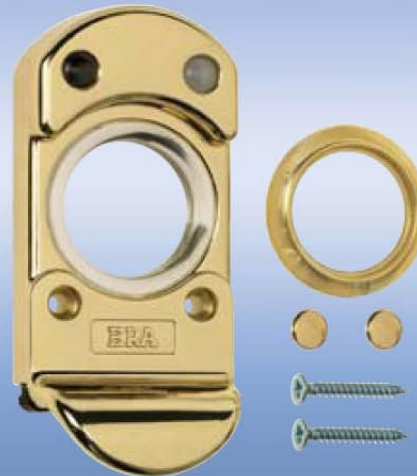

CYLINDER PULL

CYLINDER ILLUMINATOR