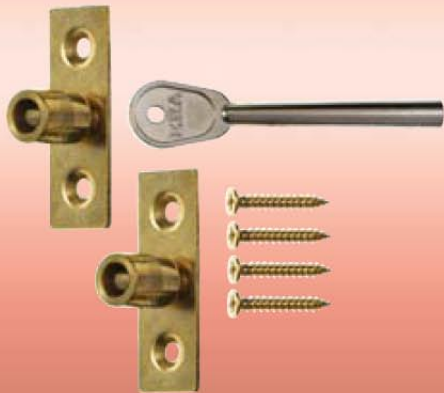

HIGH SECURITY WINDOW LOCKS

The **ERA Sash Lock** fits most sash windows. Constructed of steel, it provides a locking window stop which secures the window in the closed position using a standard key.

Sash Lock

SASH LOCK