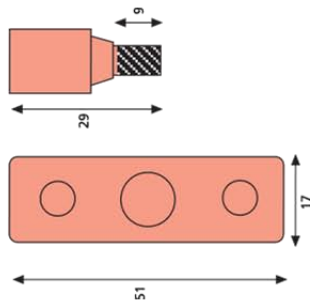

HIGH SECURITY WINDOW LOCKS

The **ERA Sash Lock** fits most sash windows. Constructed of steel, it provides a locking window stop which secures the window in the closed position using a standard key.

Sash Lock

SASH LOCK