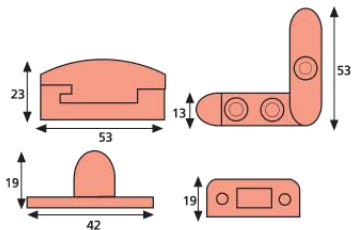

HIGH SECURITY WINDOW LOCKS

The **ERA Swinglock** is suitable for most wooden casement windows. The lock pivots to latch when the window is closed. The fixing screws are concealed when in the locked position. The locking action pulls the window tight into the frame, thus reducing drafts.

Swinglock

SWINGLOCK FOR WOODEN WINDOWS