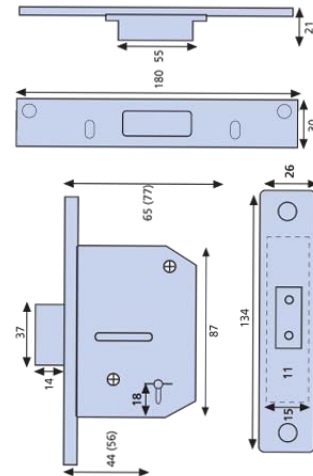

ERA Viscount Rebate Sets are also available individually, in two sizes - 12.7mm (1/2") and 25.4mm (1"). Sashlock Rebate Sets are non-handed to reduce stock-holding. Full fitting instructions are supplied.

VISCOUNT 5 LEVER DEADLOCK

5 Lever Deadlock

All dimensions in mm. Numbers in brackets relate to 3" version of lock