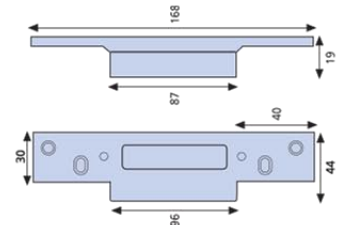

The Viscount is also available as a rebated lock, suitable for rebated French doors.

The latch is easily reversed. Hardened steel rollers in the bolt resist hacksawing and levers have false notching to resist lock picking.

**ERA Viscount Rebate Sets** are also available individually, in two sizes - 12.7mm (1/2") and 25.4mm (1"). Sashlock Rebate Sets are non-handed to reduce stock-holding. Full fitting instructions are supplied.

5 Lever Sashlock

All dimensions in mm. Numbers in brackets relate to 3" version of lock