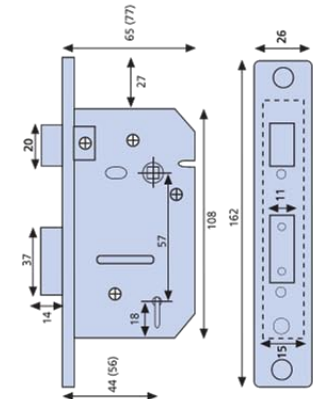

The Viscount is also available as a rebated lock, suitable for rebated French doors.

The latch is easily reversed. Hardened steel rollers in the bolt resist hacksawing and levers have false notching to resist lock picking.

**ERA Viscount Rebate Sets** are also available individually, in two sizes - 12.7mm (1/2") and 25.4mm (1"). Sashlock Rebate Sets are non-handed to reduce stock-holding. Full fitting instructions are supplied.

5 Lever Sashlock

All dimensions in mm. Numbers in brackets relate to 3" version of lock