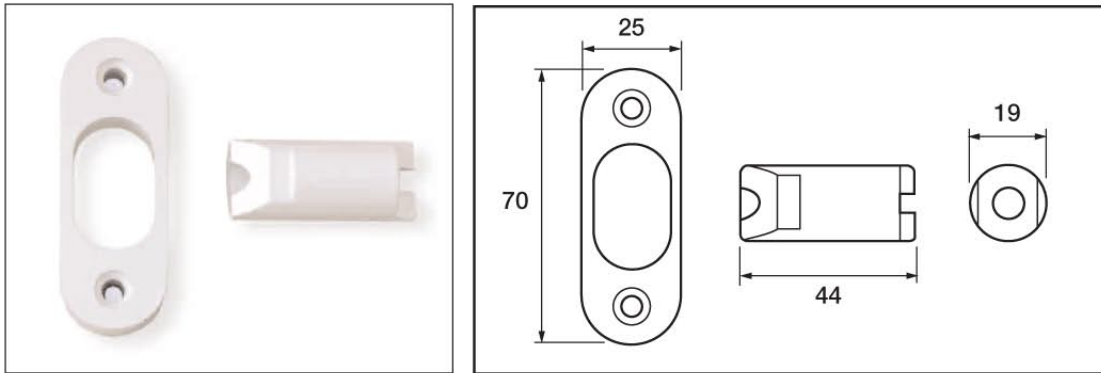

## WS12 Hinge Bolts

- Hinge bolts help keep the door in the frame on the hinged side aiding protection against a force attack
- Recommended for use in outward opening doors

**Prod Code**

V-WS12-2-WE

**Finish**

White

**Pack**

2 in pack