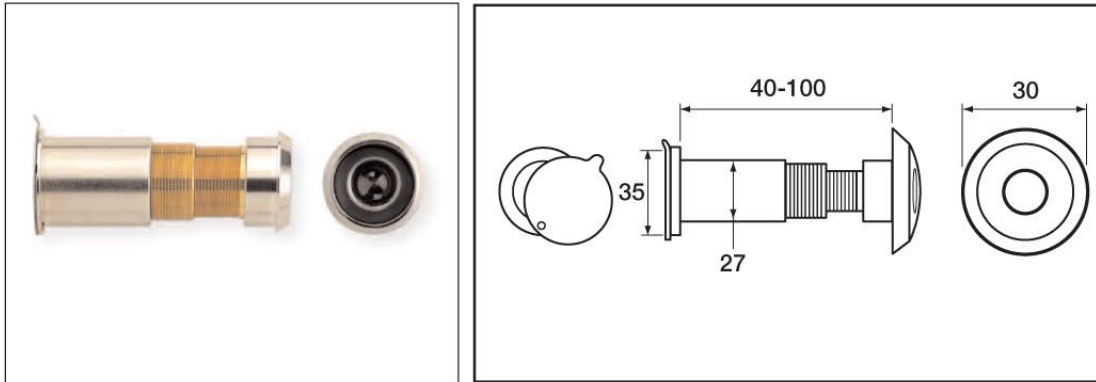

WS9 Commercial Door Viewer