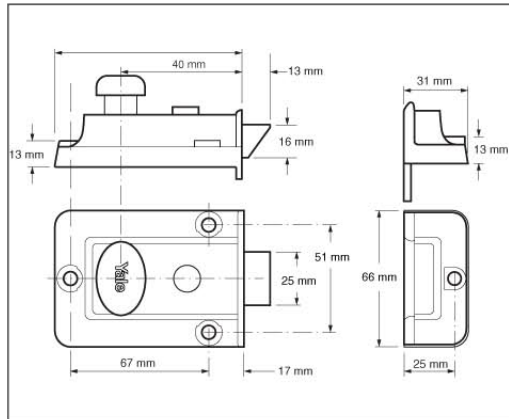

706 Traditional Nightlatch

- Snib function enables the latch to be held back or deadlocked internally
- Keyblank number: B-1109-KEY

10
YEAR
GUARANTEE

40MM
BACKSET

GLASS
PANELLED
DOORS

Item No	Product Code	Item Description	Finish	Packaging
630706101322	B-706-ENB-PB-40	706 NIGHTLATCH PB CYLS	ENB	Boxed