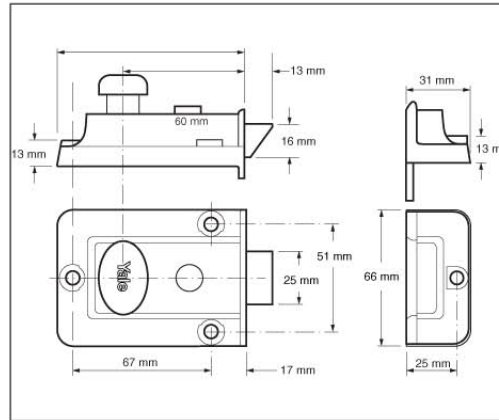

77 Traditional Nightlatch

10
YEAR
GUARANTEE

60MM
BACKSET

- Snib function enables the latch to be held back or deadlocked internally
- Keyblank number: B-1109-KEY

Item No	Product Code	Item Description	Finish	Packaging
630077101162	B-77-CH-CH-60	77 NIGHTLATCH CH	Chrome	Boxed
630077101322	B-77-ENB-PB-60	77 NIGHTLATCH ENB PB CYL	ENB	Boxed
630077101329	B-77-ENB-SC-60	77 NIGHTLATCH ENB SC CYL	ENB	Boxed
630077101542	B-77-BLX-PB-60	77 NIGHTLATCH BRASSLUX	Brasslux	Boxed
630077105162	P-77-CH-CH-60	P77 NIGHTLATCH CH	Chrome	Clam Pack
630077105322	P-77-ENB-PB-60	P77 NIGHTLATCH ENB PB CYL	ENB	Clam Pack
630077105329	P-77-ENB-SC-60	P77 NIGHTLATCH ENB SC CYL	ENB	Clam Pack
630077105542	P-77-BLX-PB-60	P77 NIGHTLATCH BRASSLUX	Brasslux	Clam Pack
630077205105	P-77KC-ENB-60	P77KC TRAD.NIGHTLATCH ENB (LESS CYLINDER)	ENB	Clam Pack