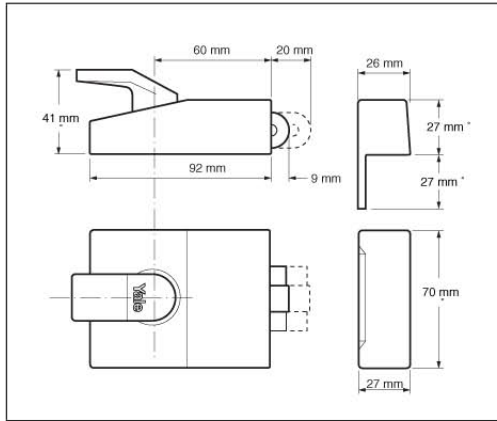

81 Rollerbolt Nightlatch

10
YEAR
GUARANTEE

60MM
BACKSET

- Rollerbolt operation for push/pull action
- Ideal for flat entrance doors
- Prevents accidental lock out
- Keyblank number: B-1109-KEY

Item No	Product Code	Item Description	Finish	Packaging
630081001722	B-81-DMG-PB-60	81 DEADLOCK DMG PB CYL	DMG	Boxed
630081001729	B-81-DMG-SC-60	81 DEADLOCK DMG SC CYLS	DMG	Boxed