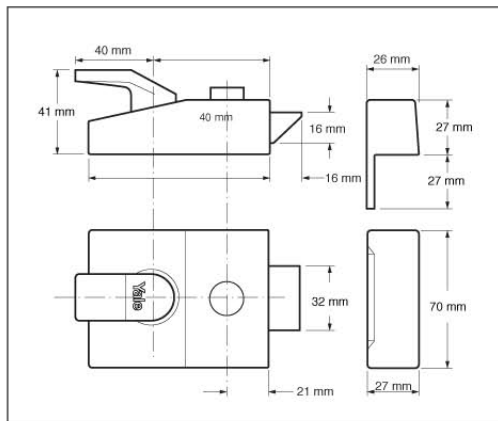

84 Standard Nightlatch 40mm

10
YEAR
GUARANTEE

40MM
BACKSET

GLASS
PANELLED
DOOR

- Snib function enables the latch to be held back or deadlocked internally
- Keyblank number: B-1109-KEY

Item No	Product Code	Item Description	Finish	Packaging
630084001702	B-84-DMG-PB-40	84 STANDARD DMG PB CYL	DMG	Boxed
630084001709	B-84-DMG-SC-40	84 STANDARD DMG SC CYL	DMG	Boxed
630084005702	P-84-DMG-PB-40	P84 STANDARD DMG PB CYL	DMG	Clam Pack