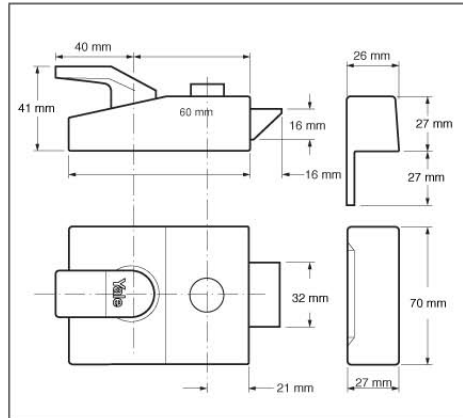

88 Standard Nightlatch 60mm

10
YEAR
GUARANTEE

60MM
BACKSET

- Snib function enables the latch to be held back or deadlocked internally
- Keyblank number: B-1109-KEY

Item No	Product Code	Item Description	Finish	Packaging
630088001702	B-88-DMG-PB-60	88 STANDARD DMG PB CYL	DMG	Boxed
630088001709	B-88-DMG-SC-60	88 STANDARD DMG SC CYL	DMG	Boxed
630088005702	P-88-DMG-PB-60	P88 STANDARD DMG PB CYL	DMG	Clam Pack