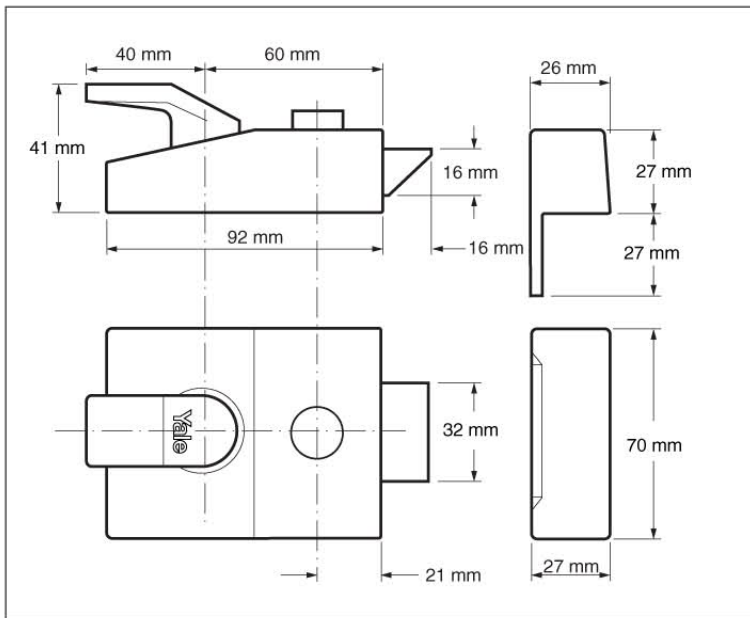

### 91 Basic Security Nightlatch

**10**  
YEAR  
GUARANTEE

60MM  
BACKSET

TIMBER/  
GLASS  
PANEL

- Non deadlocking
- Ideal for hotels
- The slide button will retain the bolt in the withdrawn position

Item No	Product Code	Item Description	Finish	Packaging
6300910071702	B-91-DMG-PB-60	91 NIGHTLATCH DMG PB CYL	DMG	Boxed