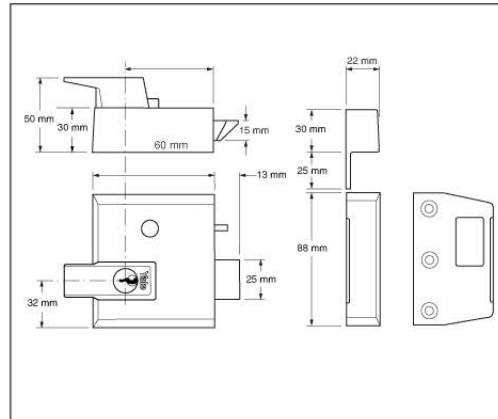

Yale[®]

Nightlatches

Double security nightlatches

P1 Double Security Nightlatches 60mm**10**
YEAR
GUARANTEE**60MM**
BACKSET

LOCKABLE HANDLE

- Internal lockable handle for increased security
- Latch automatically deadlocks on closing the door
- Snib function enables the latch to be held back
- Anti-carding
- Includes 6 pin high performance cylinder
- Keyblank number: X-Tech-Keyblank

Item No	Product Code	Item Description	Finish	Packaging
630001201402	B-1-DMG-PB-60	ONE DOUBLE SECURITY DMG PB CYL	DMG	Boxed
630001201409	B-1-DMG-SC-60	ONE DOUBLE SECURITY DMG SC CY	DMG	Boxed
630001201542	B-1-BLX-PB-60	ONE DOUBLE SECURITY BRASSLUX	Brasslux	Boxed
630001205402	P-1-DMG-PB-60	P1 DOUBLE SECURITY DMG PB CYL	DMG	Clam Pack
630001215542	P-1-BLX-PB-60	P1B DOUBLE SECURITY BRASSLUX	Brasslux	Clam Pack
630001215162	P-1-CH-CH-60	P1 DOUBLE SECURITY CHROME NL	Chrome	Clam Pack