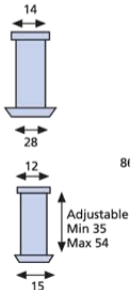

DOOR ACCESSORIES

The **ERA Door Viewer** allows visual identification of callers without the need to open the door. Made of precision optical glass, 120° and 160° angles of view are available. Viewers with plastic lenses are also available, with up to 180° angle of view. The viewer is adjustable to fit doors 35mm to 54mm thick.

DOOR VIEWER