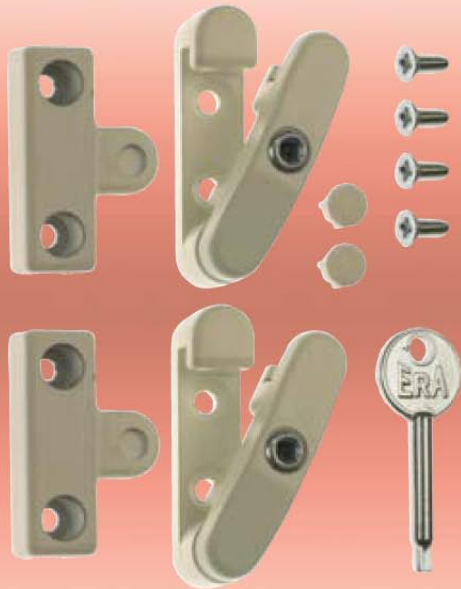

HIGH SECURITY WINDOW LOCKS

The **ERA Metal Window Lock** fits most metal windows including casement, side hung, pivot and top hung. The Metal Window Lock uses a cut key to lock and unlock. Fixing screws are self-tapping.

Swinglock

SWINGLOCK FOR METAL WINDOWS