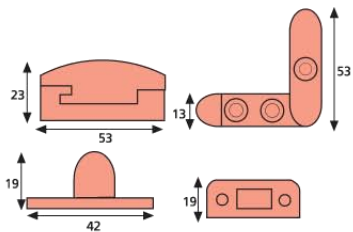

HIGH SECURITY WINDOW LOCKS

The **ERA Metal Window Lock** fits most metal windows including casement, side hung, pivot and top hung. The Metal Window Lock uses a cut key to lock and unlock. Fixing screws are self-tapping.

Swinglock

SWINGLOCK FOR METAL WINDOWS