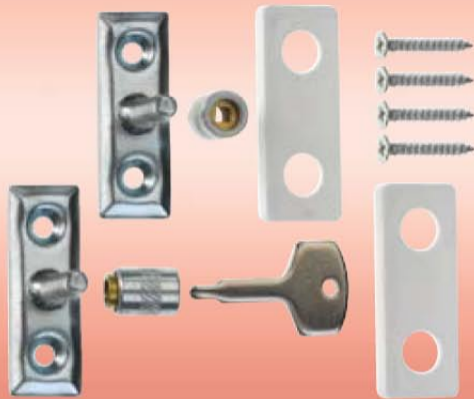

ECONOMY WINDOW LOCKS

The **ERA Staylock** is suitable for most stays, with or without holes for through-pegs. It fits most wooden casement windows and is fitted with a tamper resistant spring loaded locking system, operated by key.

STAYLOCK

Staylock