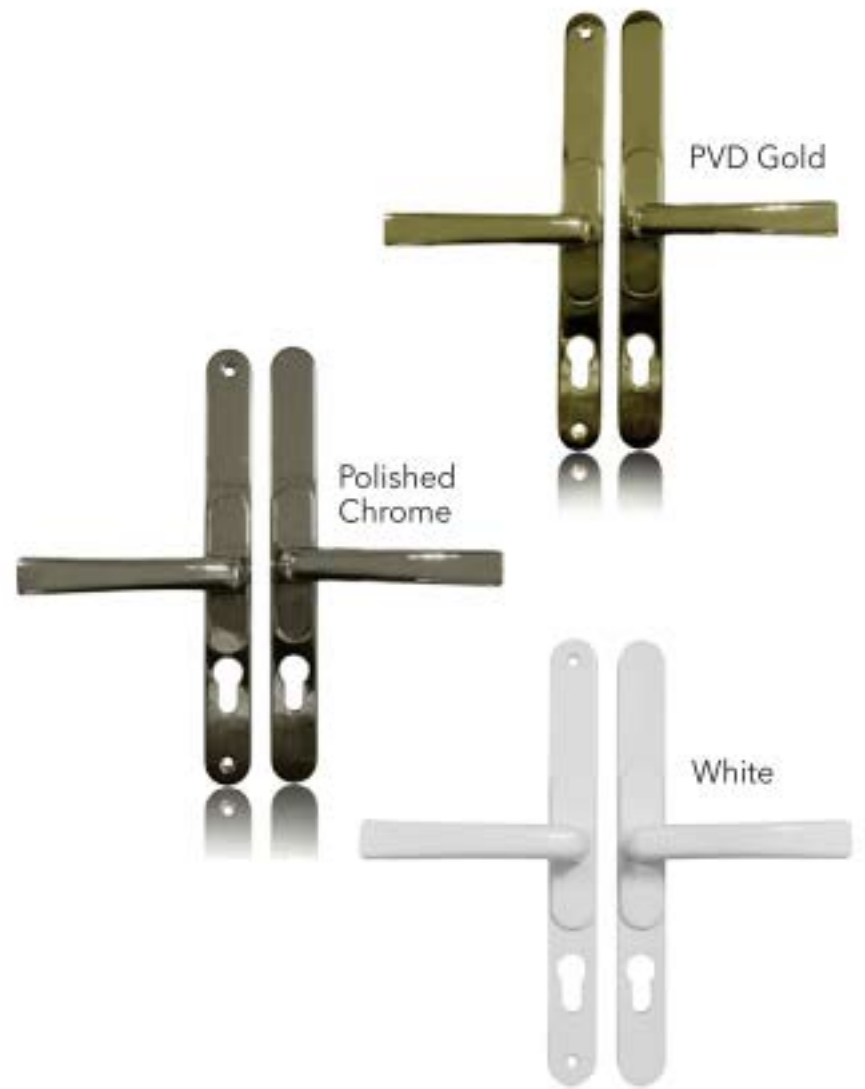

V-HANDLE Retrofit Door Handle for Multipoint Locks

A truly versatile multipoint lock door handle that will replace the majority of existing handles on the market. The handles slide to vary the PZ to suit the lock concerned.

Satin Chrome

Specification

- Available in white, polished chrome, PVD gold and satin chrome.
- Adjustable between 60mm and 92mm PZ.
- Suits both solid spindle lift lever and split spindle functions.
- Split spindles and spindle converters are available to suit.

Polished Chrome

PVD Gold

White