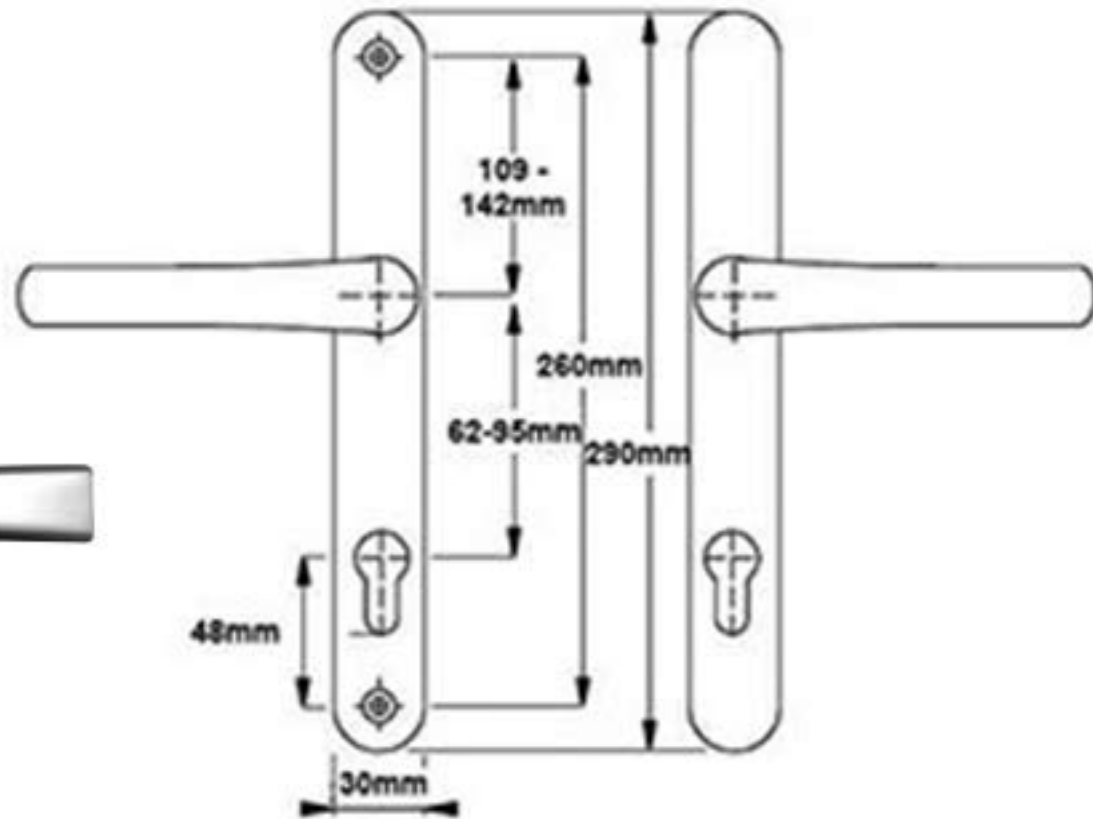

V-HANDLE Retrofit Door Handle for Multipoint Locks

A truly versatile multipoint lock door handle that will replace the majority of existing handles on the market. The handles slide to vary the PZ to suit the lock concerned.

Satin Chrome

Specification

- Available in white, polished chrome, PVD gold and satin chrome.
- Adjustable between 60mm and 92mm PZ.
- Suits both solid spindle lift lever and split spindle functions.
- Split spindles and spindle converters are available to suit.